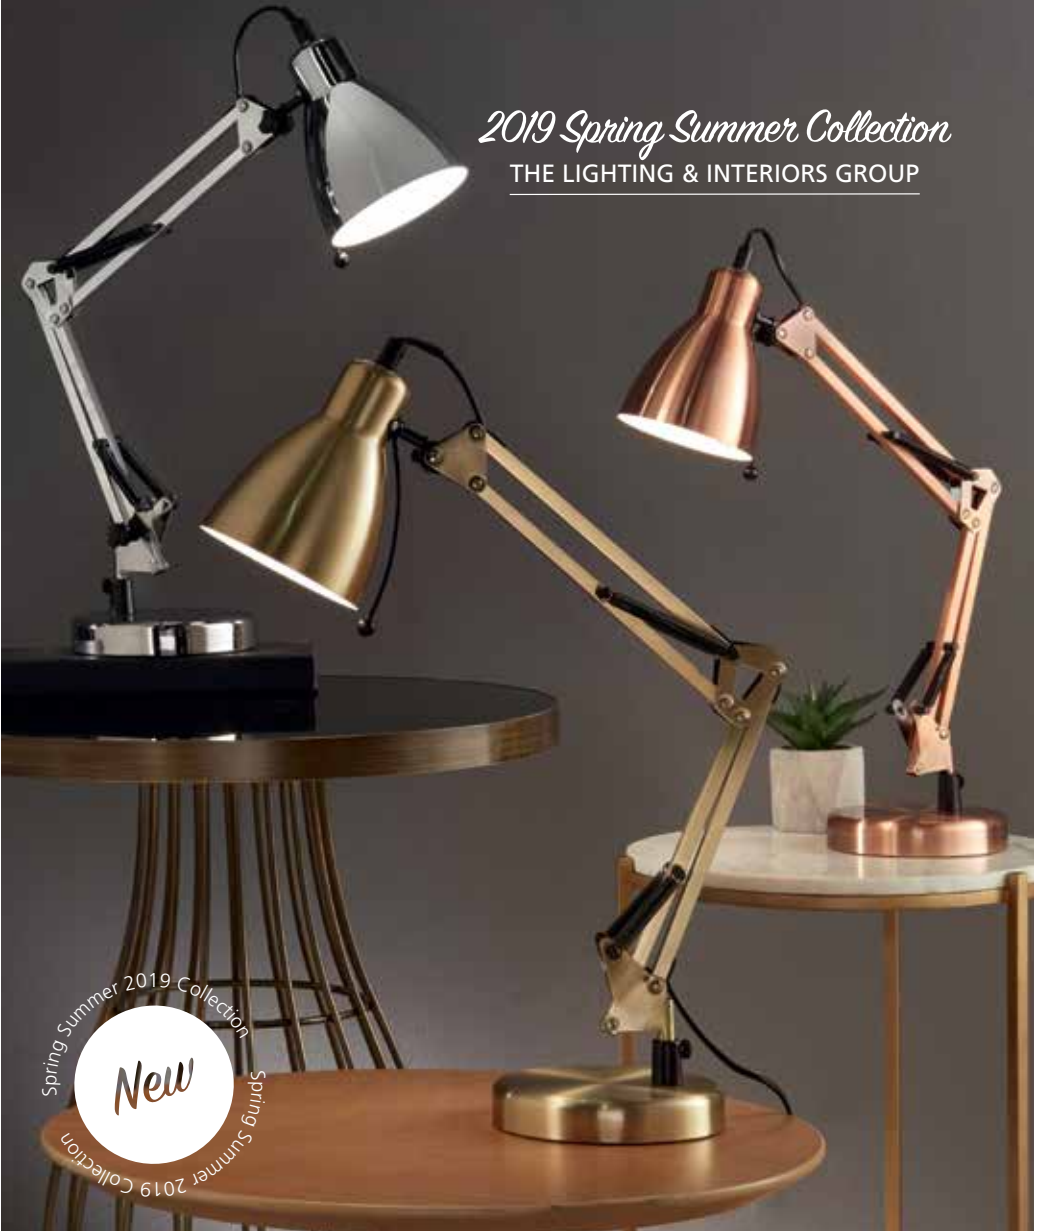

Established 1979
The **LIGHTING**
and **Interiors**
Group

Established 1979
Village
at Home

2019 Spring Summer Collection
THE LIGHTING & INTERIORS GROUP

Spring Summer 2019 Collection

New

Spring Summer 2019 Collection